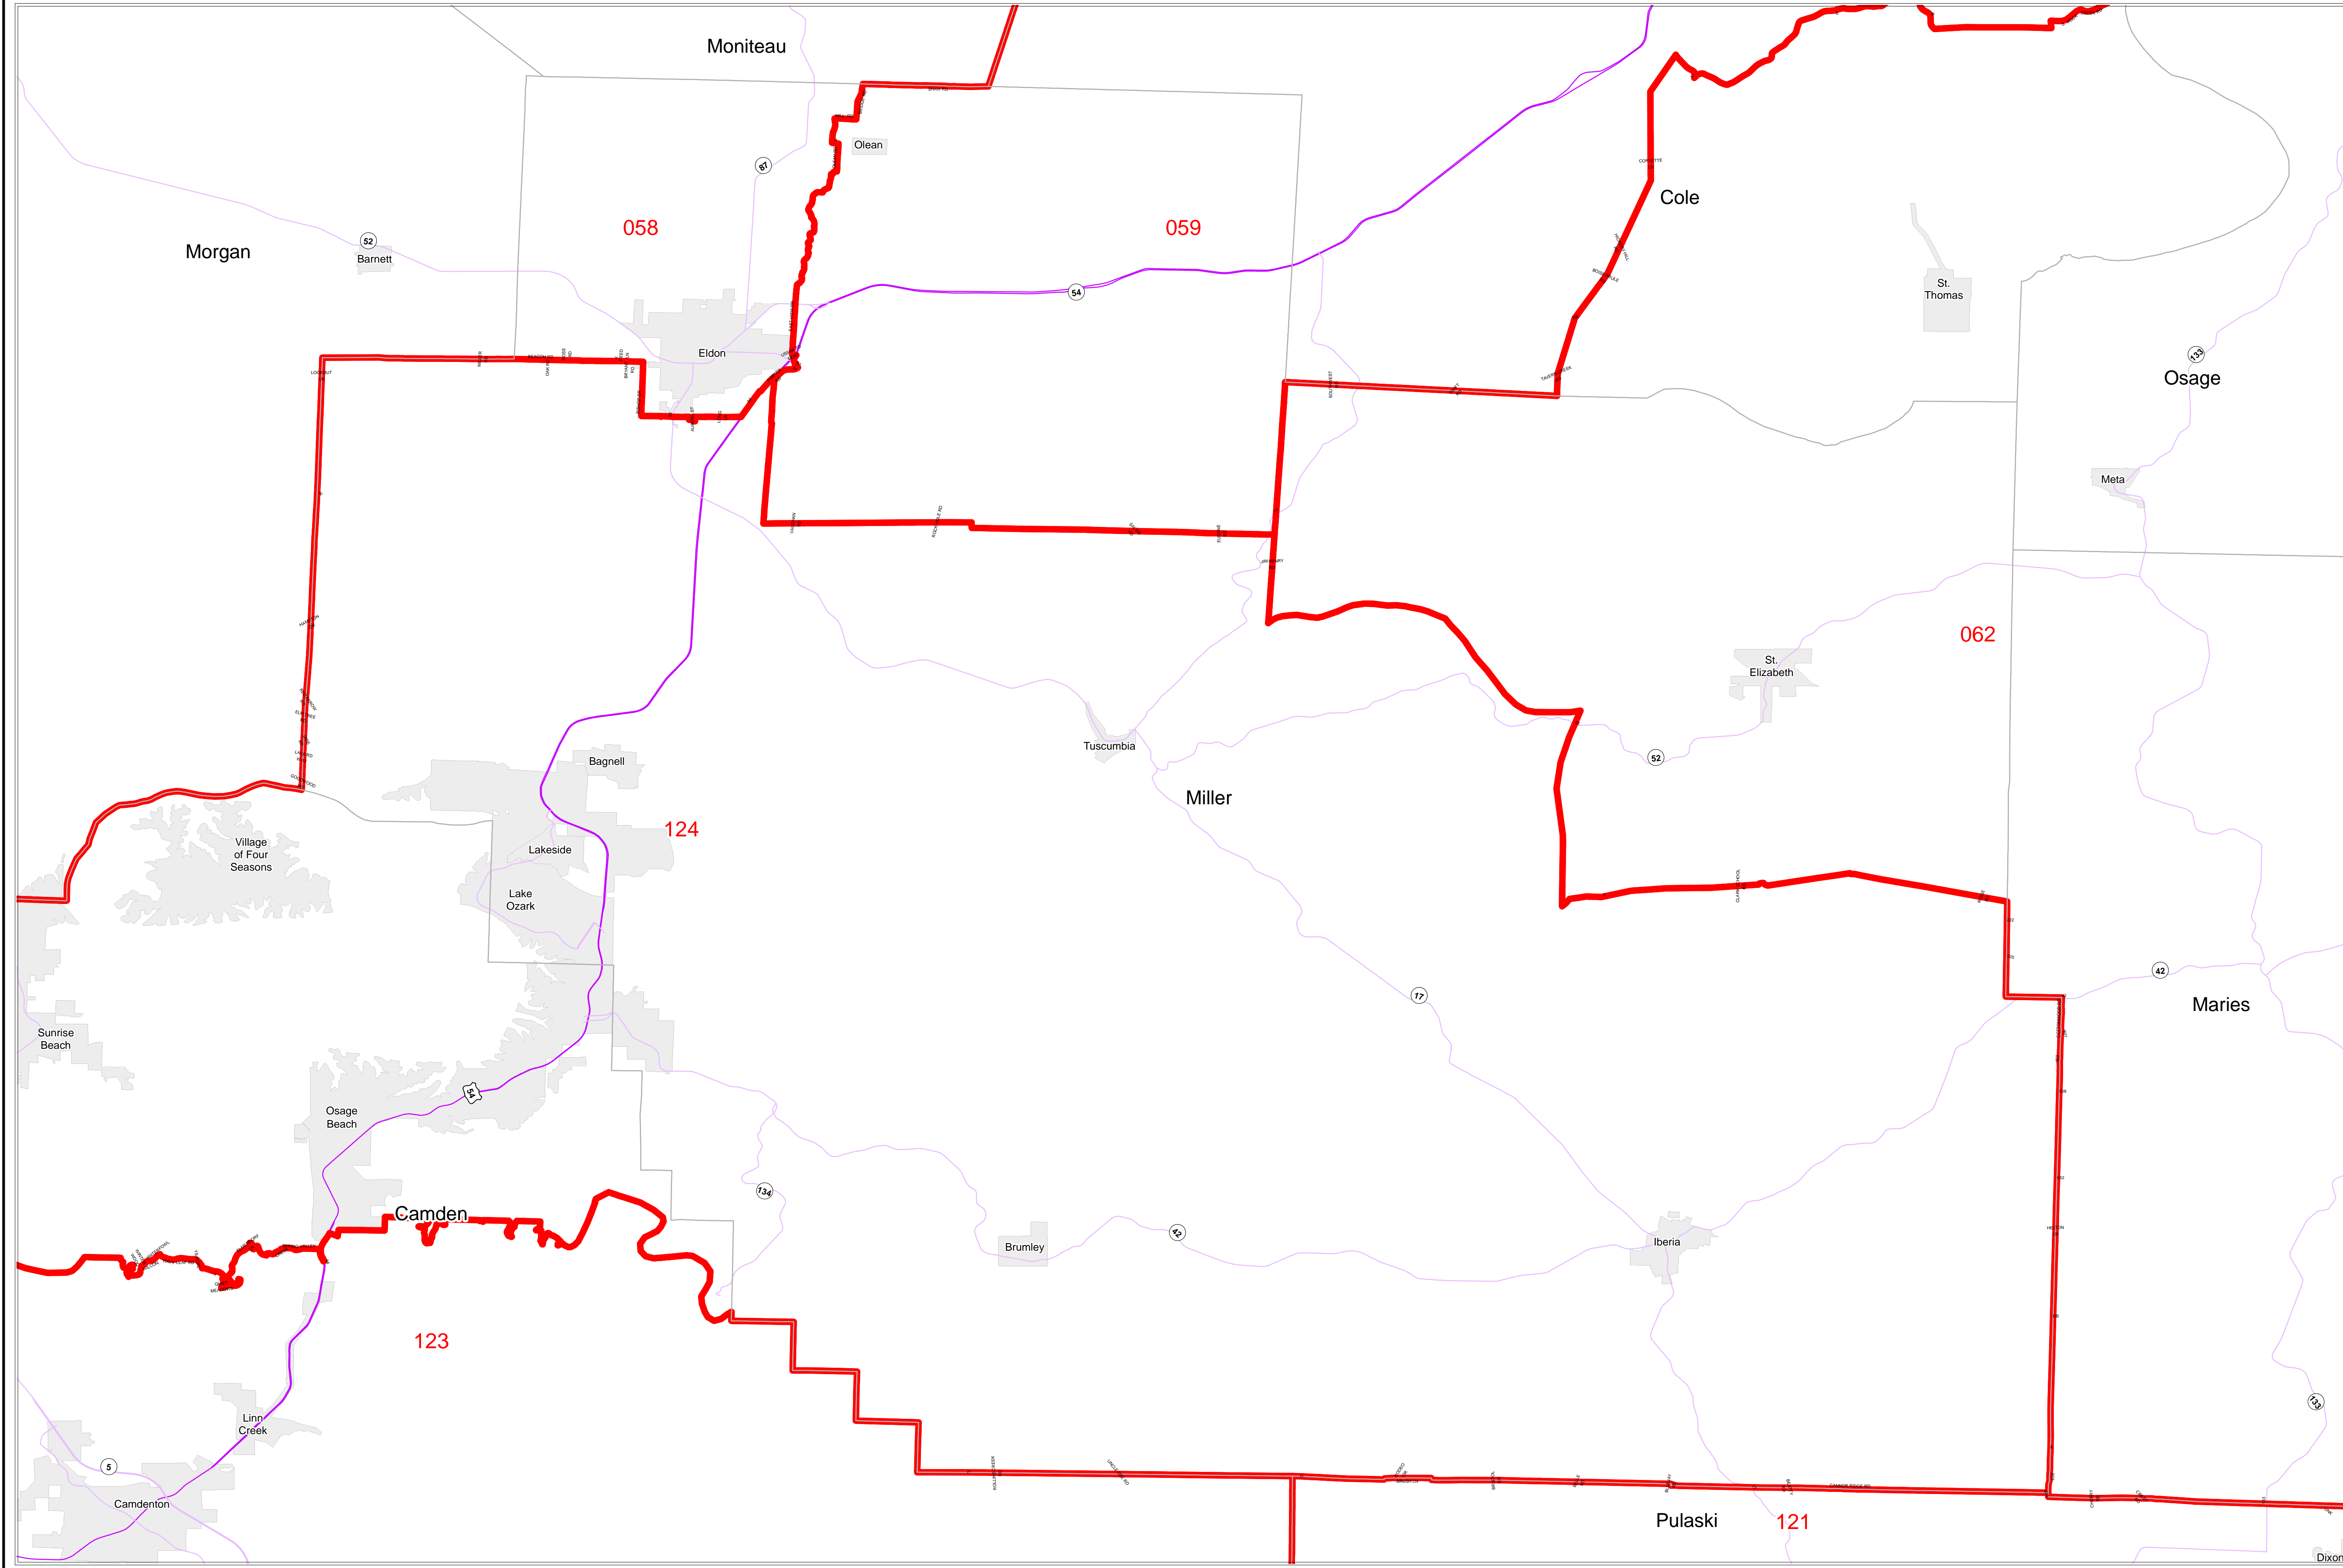

House Apportionment Plan 2011

Missouri Appellate Apportionment Commission